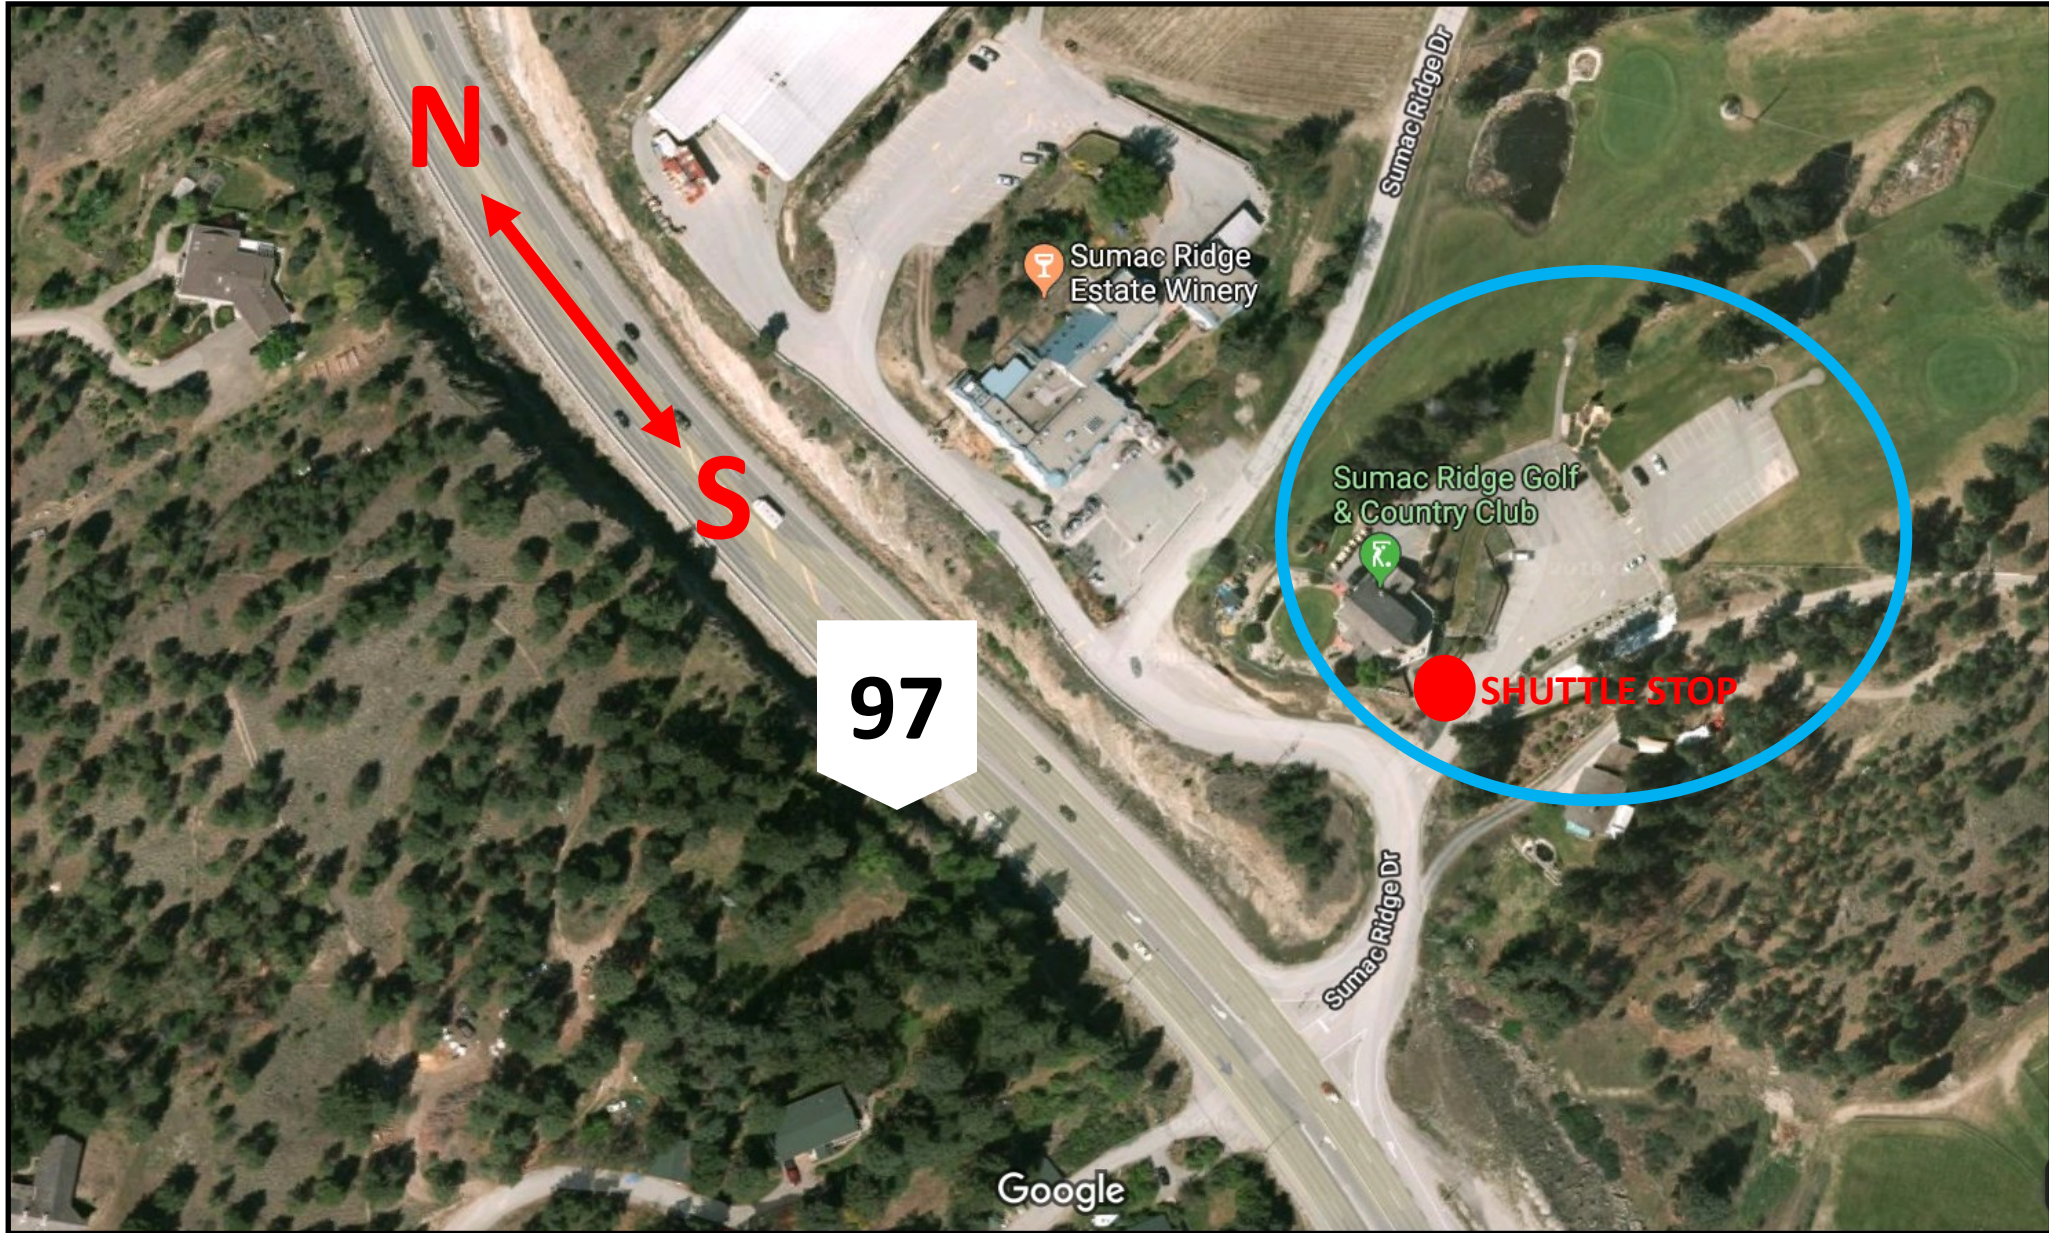

# North Shuttle Site

November 25, 2022

6:00 pm - 9:30 pm

# South Shuttle Stop

November 25, 2022

5:00pm—9:30 pm

# Shuttle Turnaround & Drop Off/Pick Up

November 25, 2022